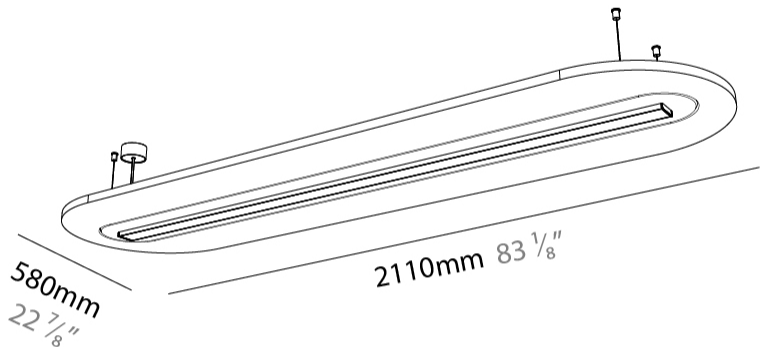

Diffuser: [PMMA - Opal / Clear / Microprism / Clear Microprism / Wallwash Double Asymmetric / Glare Control / Black Raster / Black Raster / Wallwash Left / Wallwash Right](#)

Fixture Finish: [SSR / BKV / CWI / CRY / HAB / UFT / ITA / RUA / FTG / MYG / LOD / PUS / FRO / FUP / KIA / POP / BLS / SPG / MEY / GOH / CHC / COM / ABZ / JAG / OBR / MOS / ROR](#)

Holder Finish: [SSR / BKV / CWI / CRY / HAB / LAG / UFT / ITA / RUA / RUR / MIC / FTG / MYG / TWT / LOD / PUS / FRO / FUP / KIA / POP / BLS / SPG / MEY / GOH / GUM / CHC / COM / ABZ / JAG](#)

Accent Finish: [OPL / MPM / CMP / BKR / WHR / GCL / WWR / WWL / WDA](#)

Acoustic Finish: [SFW / CYW / SEE / SYN / MTS / PMB / TTN / CYB / STO / DPE / BES / SHB / ARE / ANE / VRD / CRF](#)

Fixture Material: [Acoustic / Aluminum / PMMA](#)

Primary Material: [Acoustic](#)

Cable Details: [2000mm/78 3/4" or 6000mm/236 1/4" Cable, - Transparent](#)

ELECTRICAL

Lamp Type: LED
Input Wattage (W): 38.7
Total Output Wattage (W): 35.5
Dimming: [Non-dimming / DALI Dimming / MATTER Dimming](#)
Driver Included: No
Driver Location: Remote
Driver Class: Class 2
Input Voltage (V): 120 - 277
Upon Request: [0 - 10V Dimming / Phase Dimming](#)

LED

Color Temperature (°K): [2700 / 3000 / 3500 / 4000](#)
Max. Delivered Lumen (lm): Max 5540
Nominal Lumen (lm): Max 6420
CRI: >90 CRI
Lamp Life (hrs): 50000

OPTICAL

RATINGS AND CERTIFICATIONS

Certified By: Certified for North American Standards
IP rating: IP20