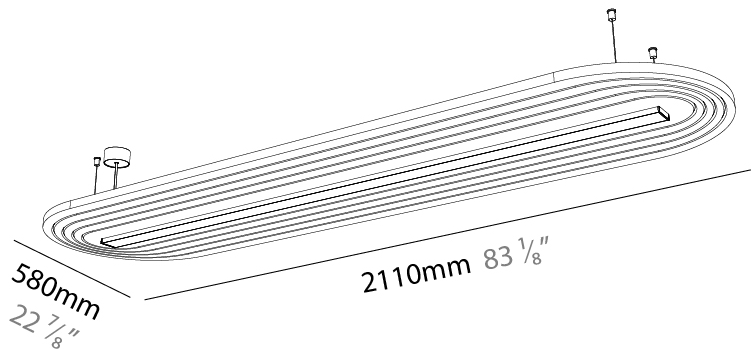

Holder Finish: [SSR / BKV / CWI / CRY / HAB / LAG / UFT / ITA / RUA / RUR / MIC / FTG / MYG / TWT / LOD / PUS / FRO / FUP / KIA / POP / BLS / SPG / MEY / GOH / GUM / CHC / COM / ABZ / JAG](#)

Accent Finish: [OPL / MPM / CMP / BKR / WHR / GCL / WWR / WWL / WDA](#)
Acoustic Finish: [SFW / CYW / SEE / SYN / MTS / PMB / TTN / CYB / STO / DPE / BES / SHB / ARE / ANE / VRD / CRF](#)

Fixture Material: [Acoustic / Aluminum / PMMA](#)

Primary Material: [Acoustic](#)

Cable Details: [2000mm/78 3/4" or 6000mm/236 1/4" Cable, - Transparent](#)

ELECTRICAL

Lamp Type: [LED](#)
Input Wattage (W): [73.1](#)
Total Output Wattage (W): [66.3](#)
Dimming: [Non-dimming / DALI Dimming / MATTER Dimming](#)
Driver Included: [No](#)
Driver Location: [Remote](#)
Driver Class: [Class 2](#)
Input Voltage (V): [120 - 277](#)
Upon Request: [0 - 10V Dimming / Phase Dimming](#)

LED

Color Temperature (°K): [2700 / 3000 / 3500 / 4000](#)
Max. Delivered Lumen (lm): [Max 10140](#)
Nominal Lumen (lm): [Max 12120](#)
CRI: [>90 CRI](#)
Lamp Life (hrs): [50000](#)

OPTICAL

RATINGS AND CERTIFICATIONS

Certified By: [Certified for North American Standards](#)

IP Rating: [IP20](#) © 2026, T 1800-388-3382, F 416-247-9319, www.zaneen.com

Available for International specifications by adding 'INT' at the end of the existing Model #. For assistance on 'custom' specifications, contact zteam@zaneen.com. In a constant effort to supply the best product, we reserve the right to change specifications or materials without notice. The most recent specification sheets are found at zaneen.com